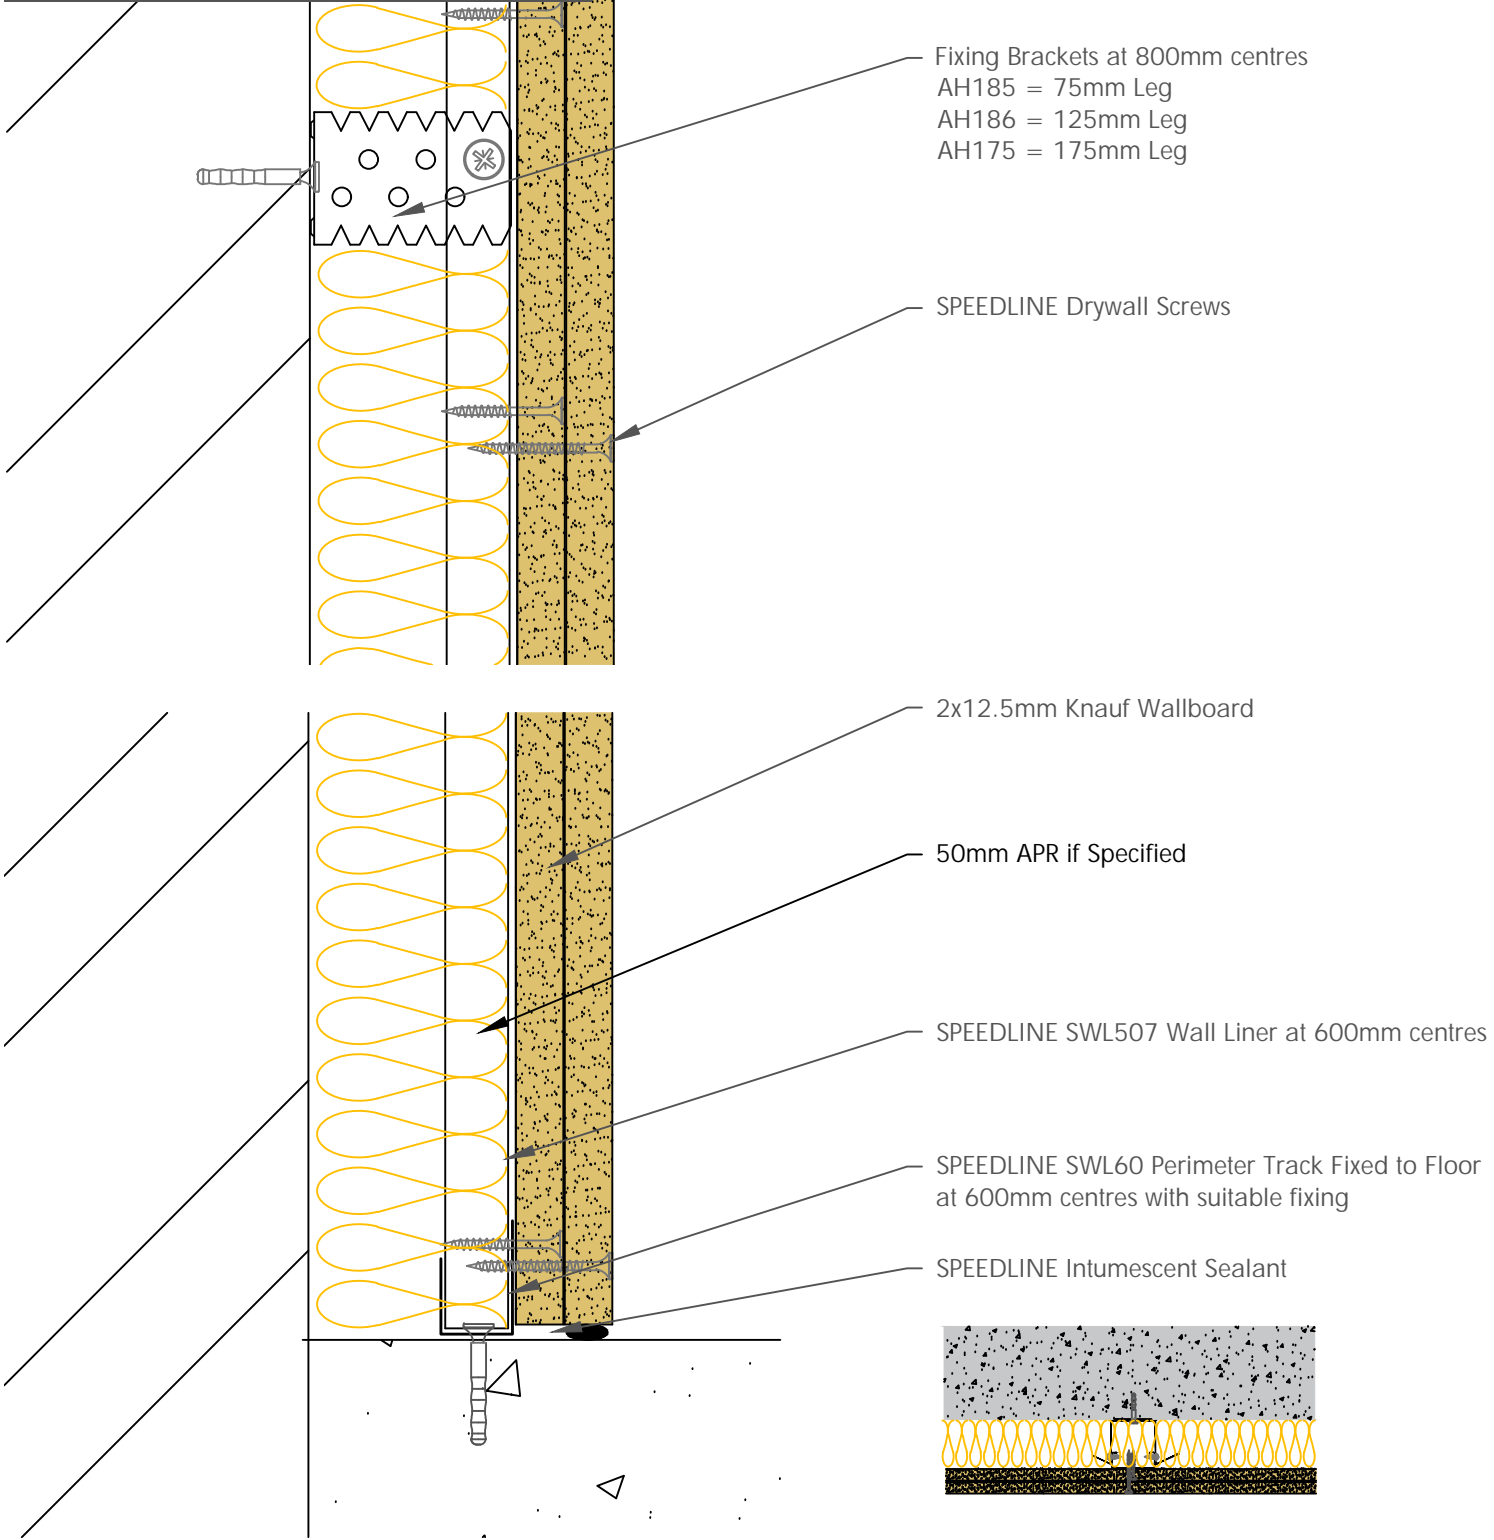

Board Thickness	Speedline Drywall Fixing Length
12.5mm & 15mm	25mm
12.5mm + 12.5mm	25mm + 38mm
12.5mm + 15mm	25mm + 42mm
15mm + 15mm	25mm + 42mm

CDR No: _____ DATE: 22/10/19 _____ Details to be read in conjunction with project specification guidelines

WALL LINING SYSTEM - WL507-K-57(50)

All performance data and system specifications are for systems constructed with materials & components as shown. The inclusion or substitution of any other manufacturers materials or components could invalidate test data and system performance and permission must be given in writing by SIG PLC.